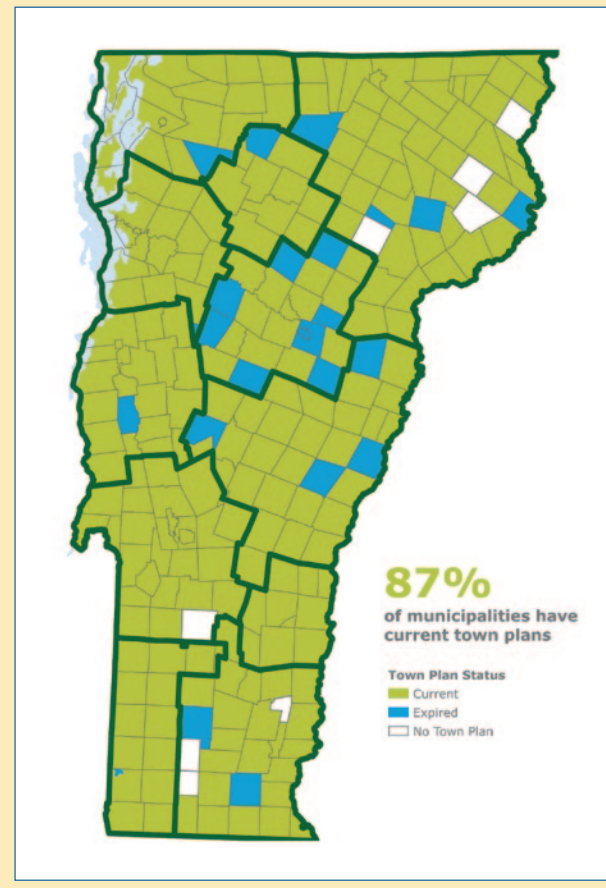

NRPC

NVDA

LCPC

CCRPC

ACRPC

CVRPC

TRORC

RRPC

SWCRPC

BCRC

WRC

- Assistance**
- Bridge and Culvert Inventory
 - Brownfield Assistance
 - Clean Water Activities
 - Enhanced Energy Planning
 - Emergency Planning
 - Grant Writing
 - Economic Development
 - Mapping
 - Planning and Zoning Assistance
 - Road Erosion Inventory
 - Transportation Planning/Traffic Count
- Designation**
- Designated Downtown
 - Designated Village
 - Designated Growth Center
 - Neighborhood Development Area
 - New Town Center

VERMONT'S REGIONAL PLANNING COMMISSIONS AT WORK

2020