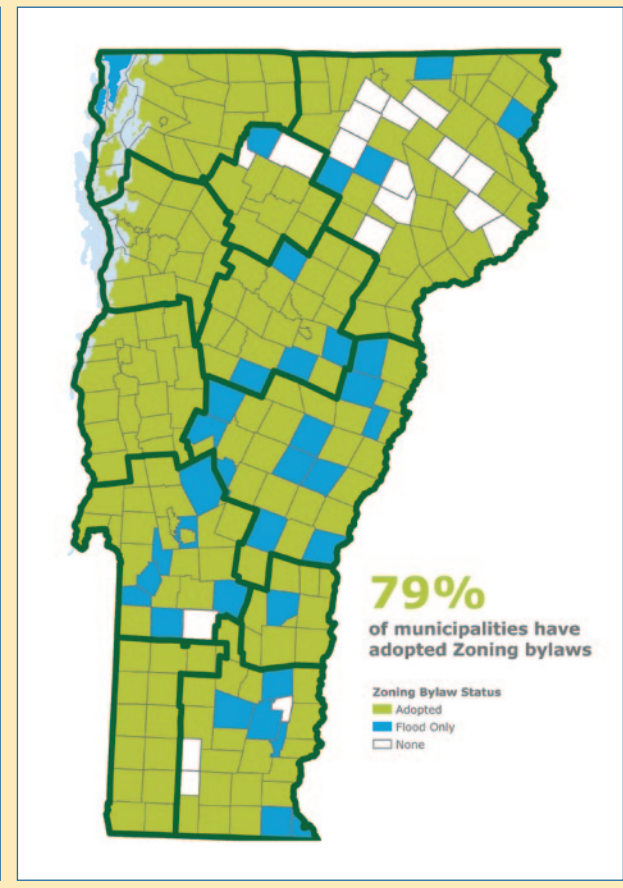

NRPC

NVDA

LCPC

CCRPC

ACRPC

CVRPC

TRORC

RRPC

SWCRPC

BCRC

WRC

- Assistance**
- Bridge and Culvert Inventory
 - Brownfield Assistance
 - Clean Water Activities
 - Enhanced Energy Planning
 - Emergency Planning
 - Grant Writing
 - Economic Development
 - Mapping
 - Planning and Zoning Assistance
 - Road Erosion Inventory
 - Transportation Planning/Traffic Count
- Designation**
- Designated Downtown
 - Designated Village
 - Designated Growth Center
 - Neighborhood Development Area
 - New Town Center

VERMONT'S REGIONAL PLANNING COMMISSIONS AT WORK

2020